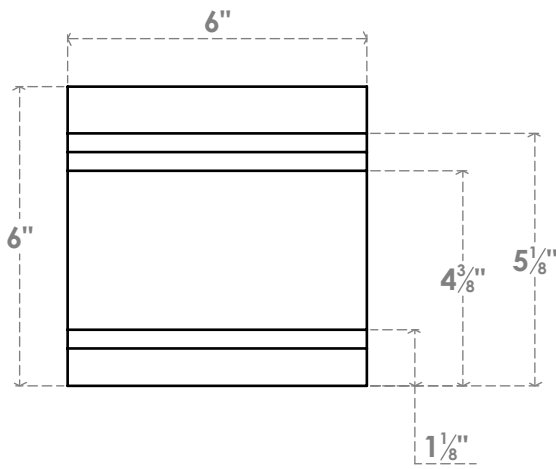

RFTP06X06X20PEC

6"W X 6"H X 20"L PESCADERO ARCHITECTURAL GRADE PVC RAFTER TAIL

EKENA MILLWORK
 2300 WEST MAIN ST.
 CLARKSVILLE, TX 75426
 TOLL FREE: 866-607-0453
 WWW.EKENAMILLWORK.COM

NOTES

1. INSTALLATION TO BE COMPLETED IN ACCORDANCE WITH MANUFACTURER'S SPECIFICATIONS.
2. DRAWING MAY NOT BE TO SCALE
3. THIS DRAWING IS INTENDED FOR DESIGN AND PLANNING PURPOSES ONLY.
4. ALL INFORMATION CONTAINED HEREIN WAS CURRENT AT THE TIME OF DEVELOPMENT BUT MUST BE REVIEWED AND APPROVED BY THE PRODUCT MANUFACTURER TO BE CONSIDERED ACCURATE.
5. ARCHITECTURAL GRADE PVC PRODUCTS ARE MADE FROM EXPANDED CELLULAR PVC AND COME NATURALLY WHITE BUT MAY BE PAINTED