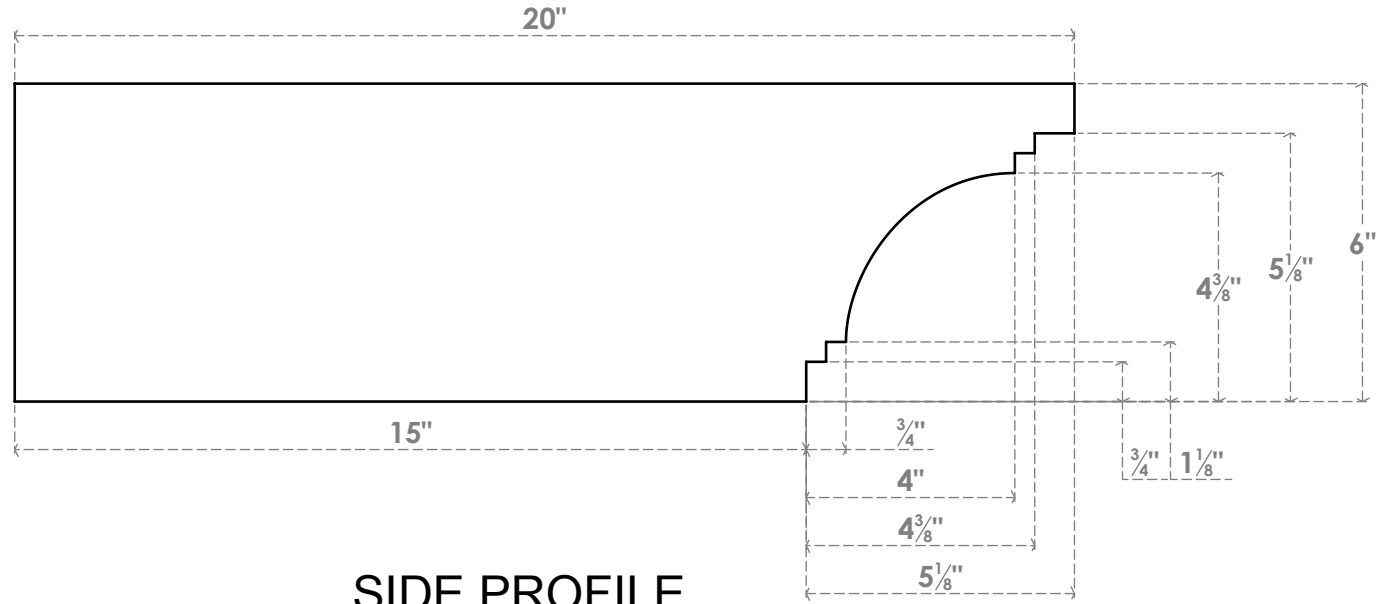

RFTP06X06X20PEC

6"W X 6"H X 20"L PESCADERO ARCHITECTURAL GRADE PVC RAFTER TAIL

EKENA MILLWORK
 2300 WEST MAIN ST.
 CLARKSVILLE, TX 75426
 TOLL FREE: 866-607-0453
 WWW.EKENAMILLWORK.COM

NOTES

1. INSTALLATION TO BE COMPLETED IN ACCORDANCE WITH MANUFACTURER'S SPECIFICATIONS.
2. DRAWING MAY NOT BE TO SCALE
3. THIS DRAWING IS INTENDED FOR DESIGN AND PLANNING PURPOSES ONLY.
4. ALL INFORMATION CONTAINED HEREIN WAS CURRENT AT THE TIME OF DEVELOPMENT BUT MUST BE REVIEWED AND APPROVED BY THE PRODUCT MANUFACTURER TO BE CONSIDERED ACCURATE.
5. ARCHITECTURAL GRADE PVC PRODUCTS ARE MADE FROM EXPANDED CELLULAR PVC AND COME NATURALLY WHITE BUT MAY BE PAINTED